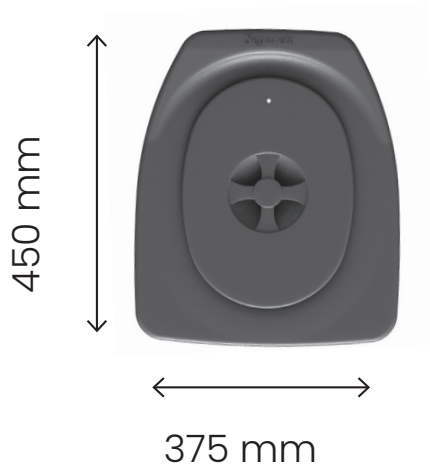

# Measurements – Separett Privy 500

*Real size measurements available on the package of the product*

**Separett**<sup>®</sup>  
Waterless toilets