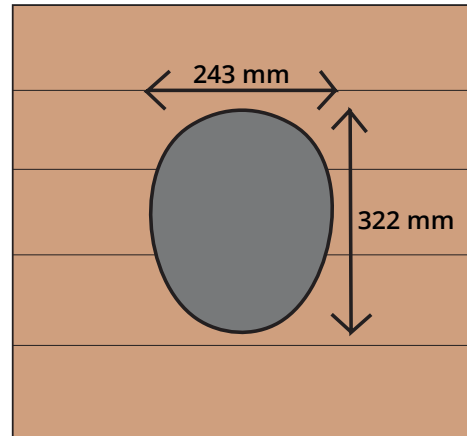

# Measurements – Separett Privy 500

*Real size measurements available on the package of the product*

**Separett**<sup>®</sup>  
Waterless toilets