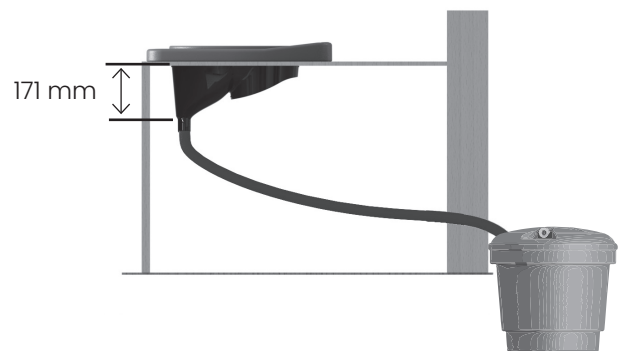

# Measurements – Separett Privy 500

*Real size measurements available on the package of the product*

**Separett**<sup>®</sup>  
Waterless toilets