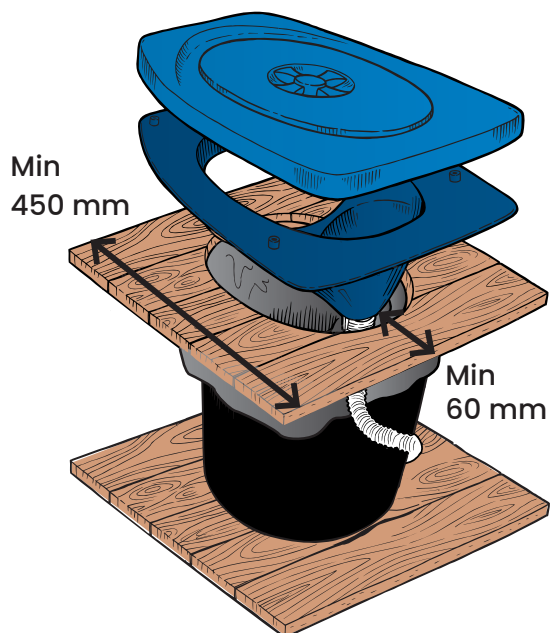

# Measurements – Separett Privy 500

*Real size measurements available on the package of the product*

**Separett**<sup>®</sup>  
Waterless toilets